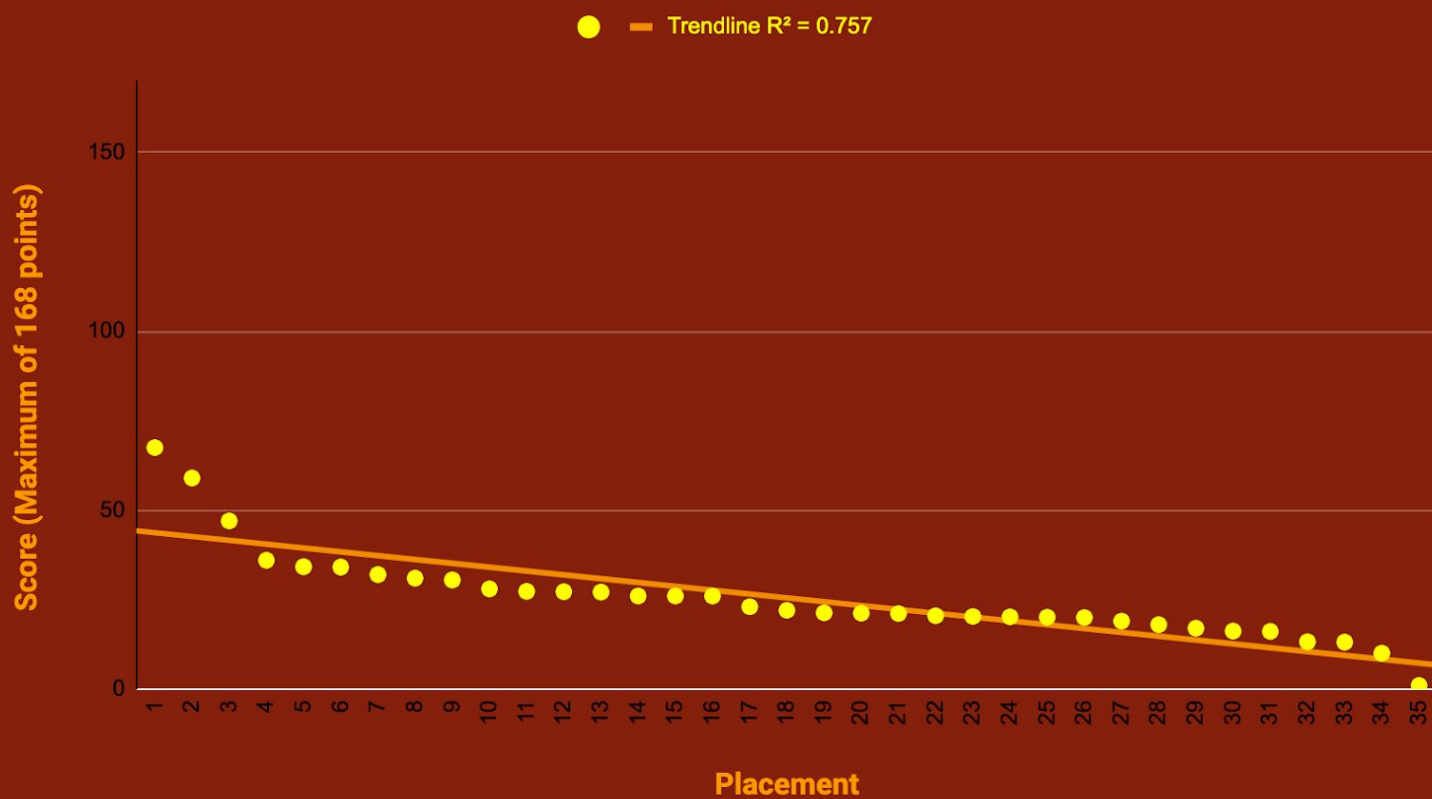

## 2020 University of Texas Invitational: Botany Division B

### Division B Statistics:

- Max: 67.5
- Min: 1.0
- Mean: 25.5
- Median: 22.0
- SD: 12.6