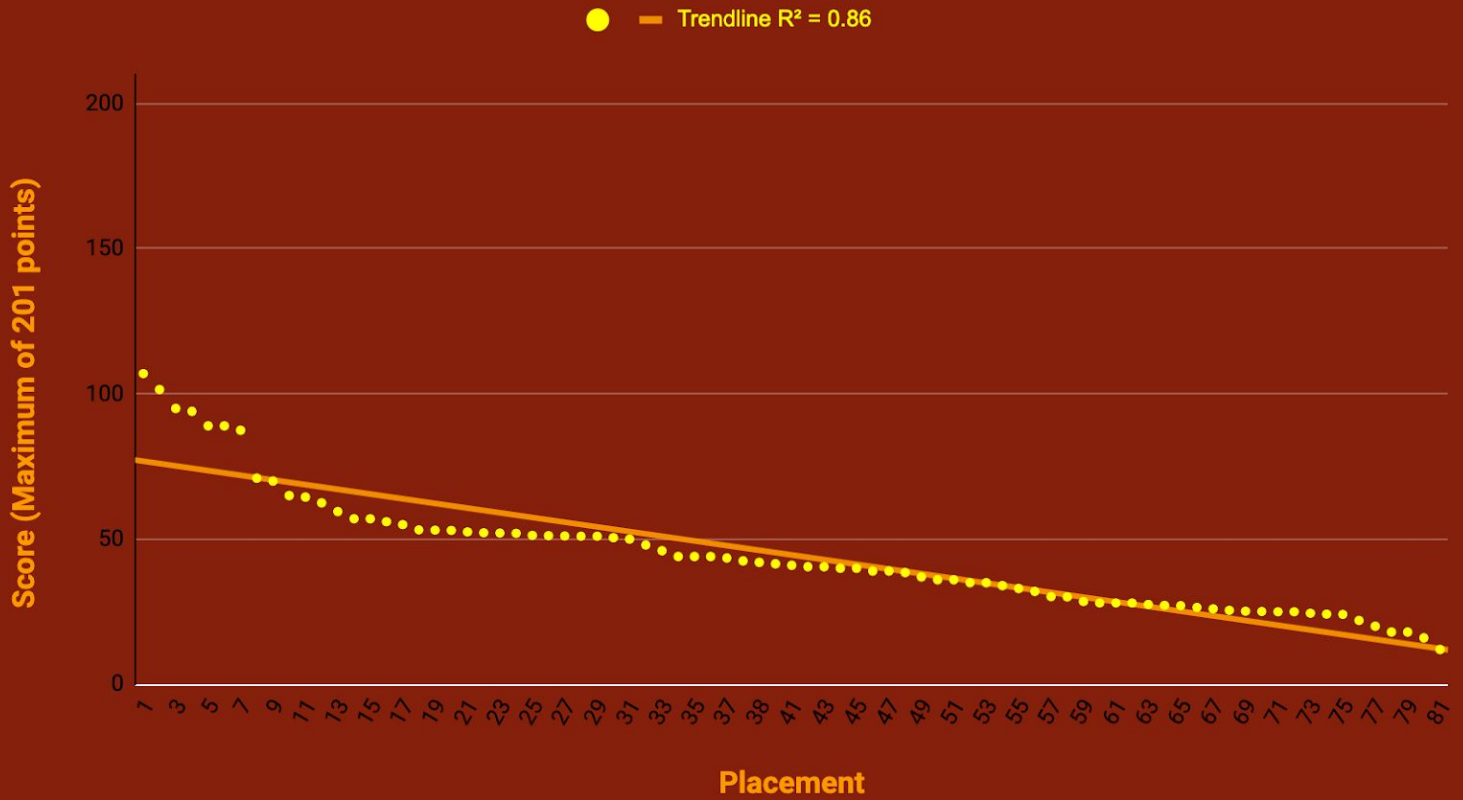

2020 University of Texas Invitational: Botany Division C

Division C Statistics:

- **Max:** 107
- **Min:** 12.0
- **Mean:** 45.6
- **Median:** 41.0
- **SD:** 20.5